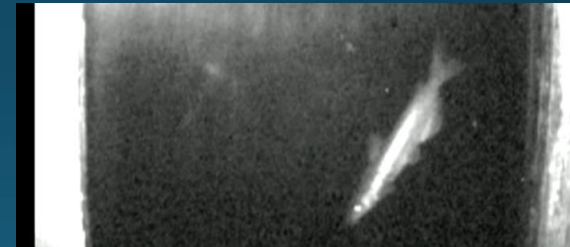

The Raritan River Fish Cam: A Live View of Fish Passage on the Raritan River

Anthony Vastano
Jensen Lab

Rutgers University Department of Marine & Coastal Sciences

Fish Passage Live Stream

RaritanFishCam.Weebly.com

Raritan River Fish Cam

This live stream provides a glimpse of fish passing through the Island Farm Weir fish ladder in Bound Brook, New Jersey. The stream is available 24/7 with opportunities to view more than 20 species of fish. Check out the pages above for more information about the project!