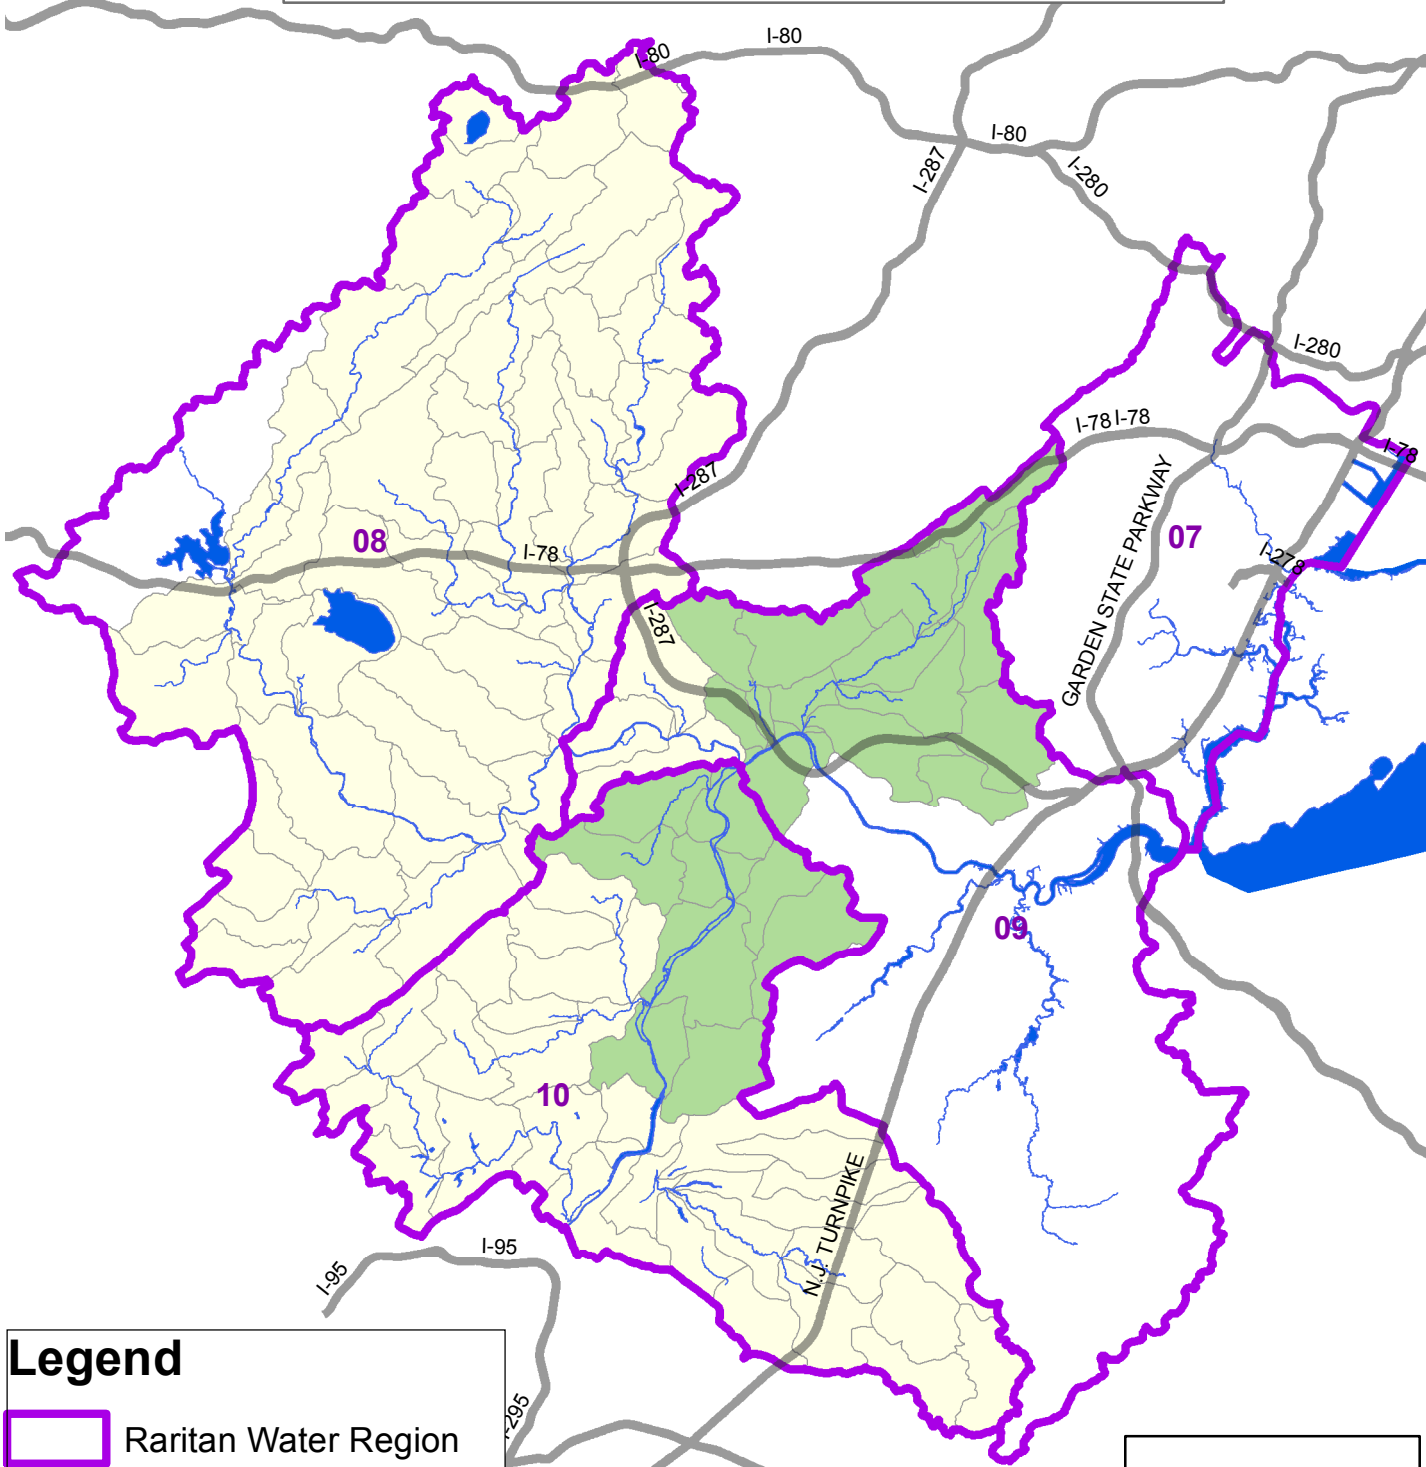

Raritan River Watershed Map showing the Adopted TMDL Assigned Parameter Load Reduction

Legend

-  Raritan Water Region
-  Major Roads
-  Major Rivers

TMDL Load Reductions:

-  TP, TSS
-  TSS